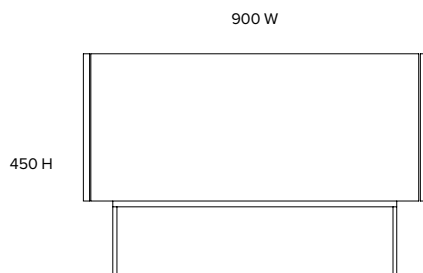

Studio
42 Seventh Avenue
Parktown North, Johannesburg
T +27 011 327 2028

Showroom
3 Desmond Road
Kramerville, Johannesburg
T +27 011 262 4506

---

info@tonicdesign.co.za
www.tonicdesign.co.za