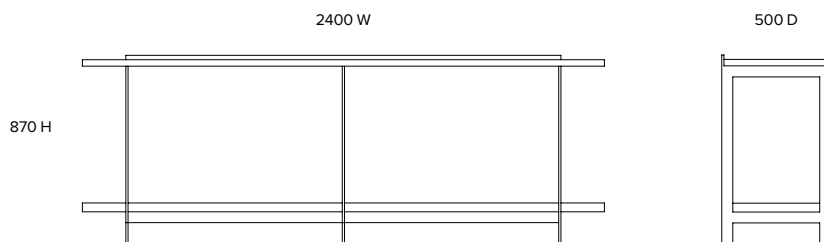

Studio

42 Seventh Avenue
Parktown North, Johannesburg
T +27 011 327 2028

Showroom

3 Desmond Road
Kramerville, Johannesburg
T +27 011 262 4506

---

info@tonicdesign.co.za
www.tonicdesign.co.za