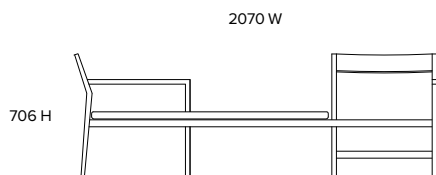

Studio

42 Seventh Avenue
Parktown North, Johannesburg
T +27 011 327 2028

Showroom

3 Desmond Road
Kramerville, Johannesburg
T +27 011 262 4506

---

info@tonicdesign.co.za
www.tonicdesign.co.za