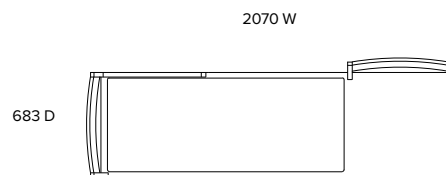

Studio

42 Seventh Avenue
Parktown North, Johannesburg
T +27 011 327 2028

Showroom

3 Desmond Road
Kramerville, Johannesburg
T +27 011 262 4506

---

info@tonicdesign.co.za
www.tonicdesign.co.za