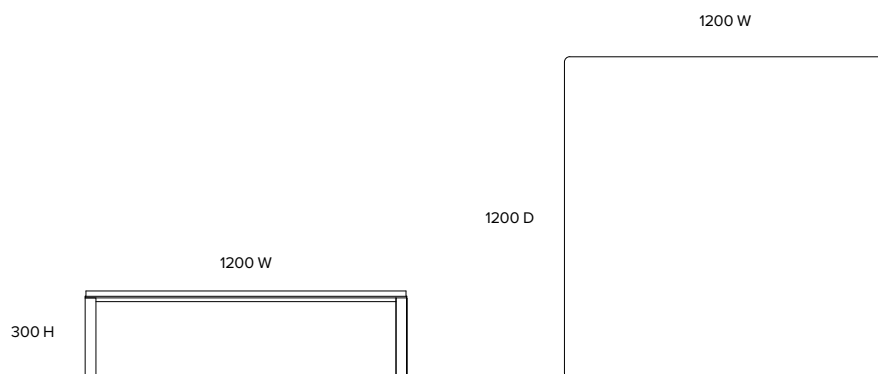

Studio
42 Seventh Avenue
Parktown North, Johannesburg
T +27 011 327 2028

Showroom
3 Desmond Road
Kramerville, Johannesburg
T +27 011 262 4506

---

info@tonicdesign.co.za
www.tonicdesign.co.za