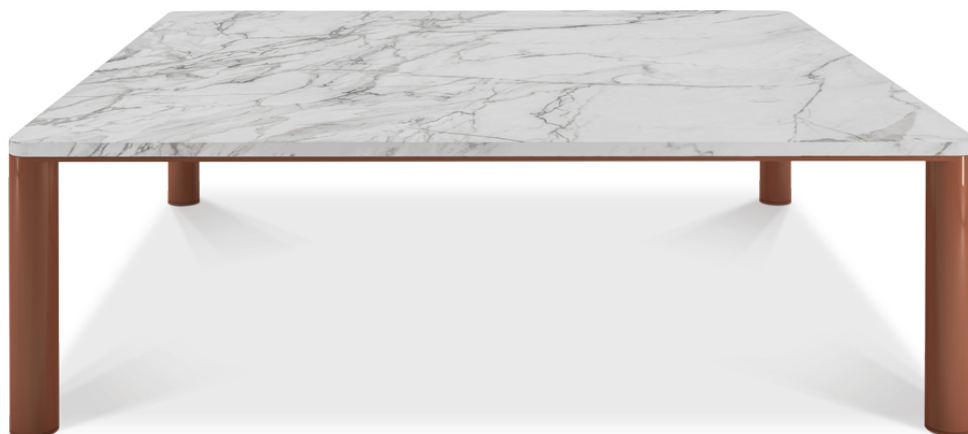

# TONIC

---

Furniture and interior design

---

### Coffee table

CT024  
CT025  
CT026

---

### Dimensions (mm)

1200 W  
1200 D  
300 H

---