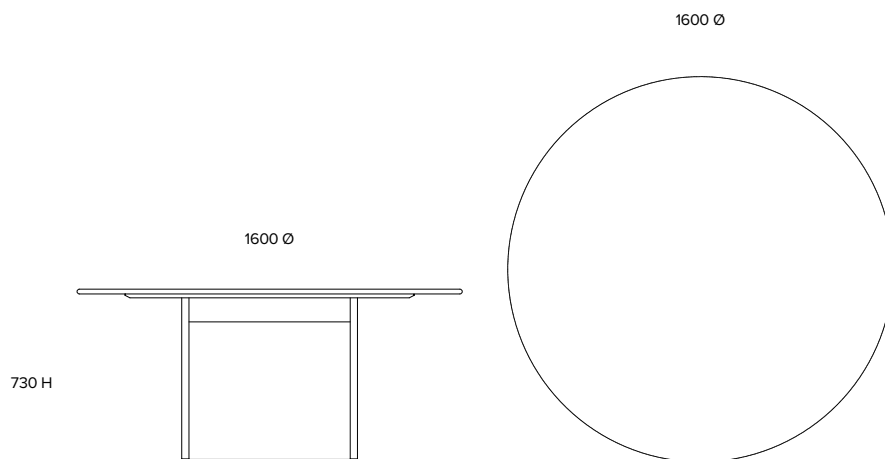

## Rene

**Dining table**  
DT008

---

**Dimensions (mm)**  
1600 Ø  
730 H

---

**Materials**  
Brushed stainless steel base  
Limestone top

---

**Cleaning and care**  
As most products are available in a range of finishing options, please request specific care instructions from the showroom, depending on your choice of finish.