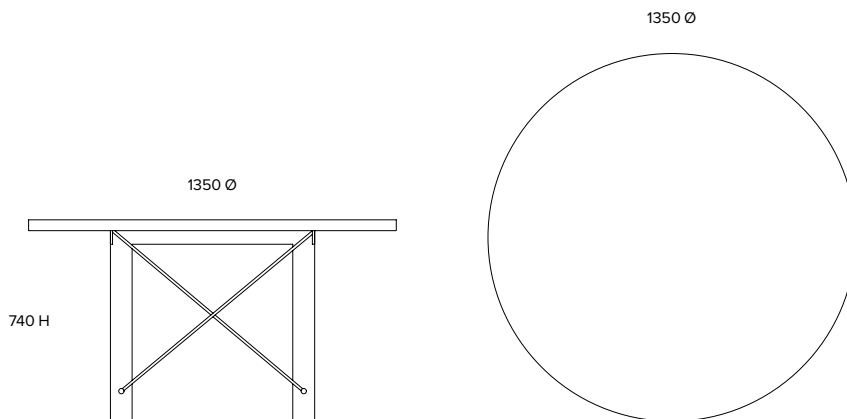

Studio
42 Seventh Avenue
Parktown North, Johannesburg
T +27 011 327 2028

Showroom
3 Desmond Road
Kramerville, Johannesburg
T +27 011 262 4506

---

info@tonicdesign.co.za
www.tonicdesign.co.za