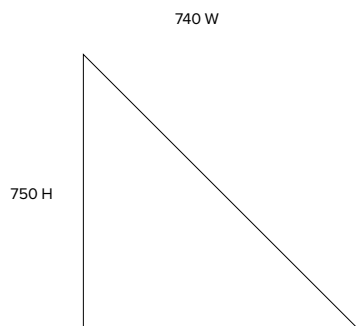

Studio
42 Seventh Avenue
Parktown North, Johannesburg
T +27 011 327 2028

Showroom
3 Desmond Road
Kramerville, Johannesburg
T +27 011 262 4506

---

info@tonicdesign.co.za
www.tonicdesign.co.za