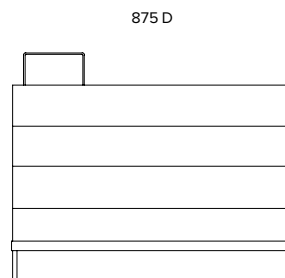

Studio

42 Seventh Avenue
Parktown North, Johannesburg
T +27 011 327 2028

Showroom

3 Desmond Road
Kramerville, Johannesburg
T +27 011 262 4506

---

info@tonicdesign.co.za
www.tonicdesign.co.za