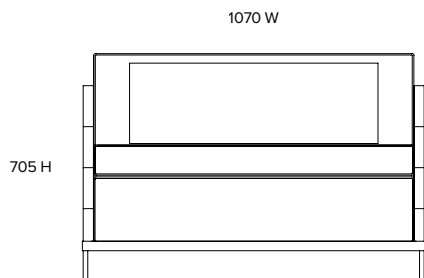

Studio

42 Seventh Avenue
Parktown North, Johannesburg
T +27 011 327 2028

Showroom

3 Desmond Road
Kramerville, Johannesburg
T +27 011 262 4506

---

info@tonicdesign.co.za
www.tonicdesign.co.za