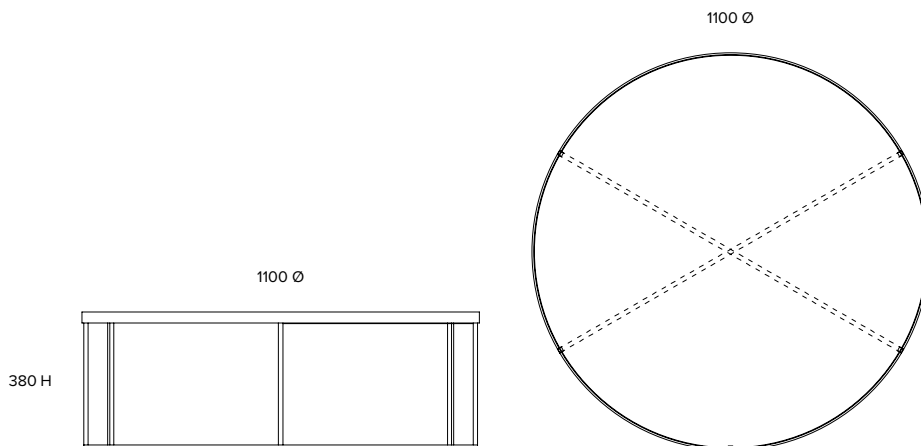

TONIC

Furniture and interior design

Aletta

Coffee table
CT012

Dimensions (mm)
1100 Ø
380 H

Materials
Inset back-painted glass top

Mild steel frame with satin lacquer finish

Cleaning and care
As most products are available in a range of finishing options, please request specific care instructions from the showroom, depending on your choice of finish.