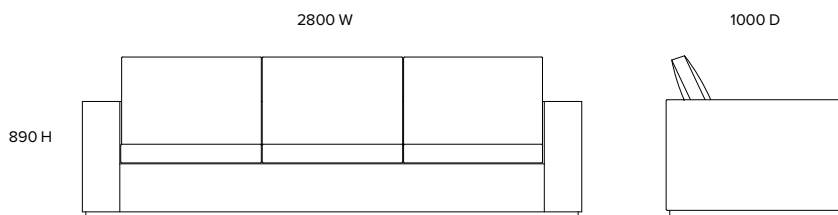

TONIC

Furniture and interior design

Campbell

Sofa
S004

Dimensions (mm)

2800 W
1000 D
890 H

Materials

Upholstered timber frame

Feather and down seat cushions
with optional memory foam core

Feather and down back cushions

Oak base with oil finish

Cleaning and care

As most products are available in
a range of finishing options, please
request specific care instructions
from the showroom, depending on
your choice of finish.

Studio

42 Seventh Avenue
Parktown North, Johannesburg
T +27 011 327 2028

Showroom

3 Desmond Road
Kramerville, Johannesburg
T +27 011 262 4506

---

info@tonicdesign.co.za
www.tonicdesign.co.za