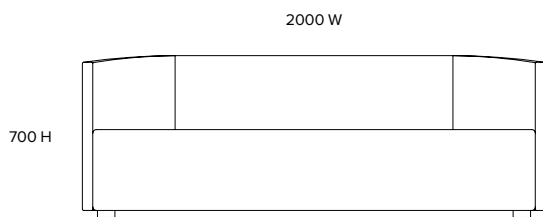

TONIC

Furniture and interior design

Elgon

Sofa
S013

Dimensions (mm)
2000 W
900 D
700 H

Materials
Upholstered timber frame

Feather and down back cushions

Cleaning and care
As most products are available in a range of finishing options, please request specific care instructions from the showroom, depending on your choice of finish.