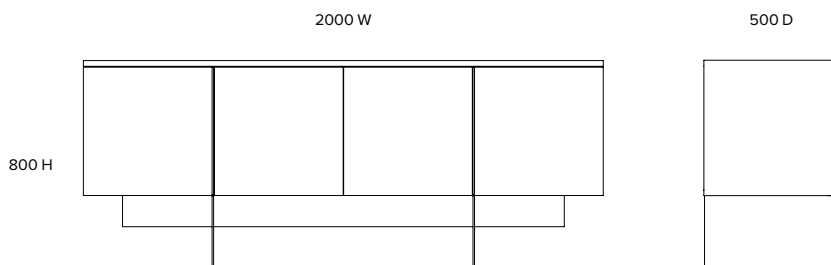

TONIC

Furniture and interior design

HG Timber

Server
US005

Dimensions (mm)
2000 W
500 D
800 H

Materials
Oak / American walnut veneer
with oil finish

Matte black powder coated mild
steel components

Cleaning and care
As most products are available in
a range of finishing options, please
request specific care instructions
from the showroom, depending on
your choice of finish.