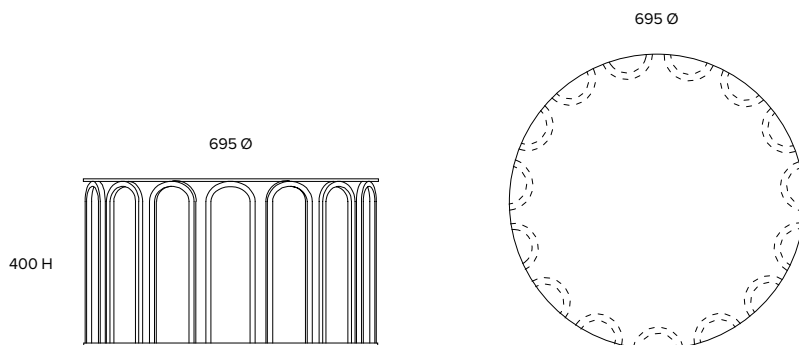

## Burr

Coffee table  
CT015

---

**Dimensions (mm)**  
695 Ø  
400 H

---

**Materials**  
High gloss lacquer mild steel

---

**Cleaning and care**  
As most products are available in a range of finishing options, please request specific care instructions from the showroom, depending on your choice of finish.