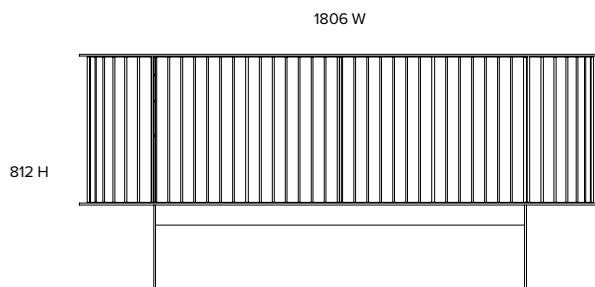

TONIC

Furniture and interior design

Lobby

Server
US010

Dimensions (mm)

1806 W
504 D
812 H

Materials

Solid oak / American walnut profiles
with oil finish

High gloss lacquer internal carcass

Waxed steel components

Cleaning and care

As most products are available in
a range of finishing options, please
request specific care instructions
from the showroom, depending on
your choice of finish.

Studio

42 Seventh Avenue
Parktown North, Johannesburg
T +27 011 327 2028

Showroom

3 Desmond Road
Kramerville, Johannesburg
T +27 011 262 4506

---

info@tonicdesign.co.za
www.tonicdesign.co.za